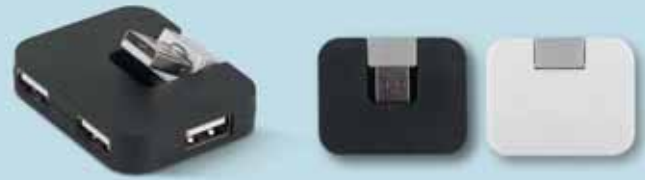

**BEAT 37.710.10**  
AUDIO SPLITTER AND MOBILE DEVICES HOLDER

**Size:** 3.1 x 3.1 x 4.7 cm **Packing:** 500/100/1  
**Print info:** 2 x 1.1 cm **Recommended print type:** pad printing

37.790.10

37.790.90