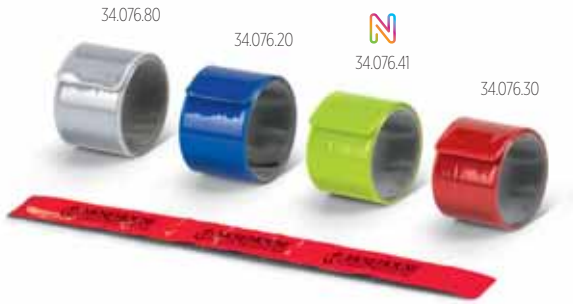

FUNPLASTIC 34.076

FLEXIBLE REFLECTIVE WRISTBAND

Size: 33 x 3 cm Packing: 500/100 Print info: 5 x 2 cm
Recommended print type: screen printing, pad printing

HEART 32.013.30

ANTISTRESS ITEM, HEART SHAPED

PU foam Size: 7 x 7 x 5 cm Packing: 250/50 Print info: 2 x 1 cm
Recommended print type: screen printing, pad printing

HEART MINI 33.074.30

KEY HOLDER WITH ANTISTRESS PU FOAM BALL

heart shaped Size: 4.5 x 4.3 x 3.2 cm Packing: 500/50
Print info: 1.3 x 1 cm Recommended print type: pad printing

Lighting your home with candles

COLOR YOUR WORLD WITH CANDLES

Candles offer a glow that's cosy, atmospheric and generous and are one of the oldest and most reliable ways to light your home. For maximum glow, place candles next to mirrors, be it above a fireplace or in a container next to a mirror resting against a wall. Windows work well too.

A candle in a glass holder will also be brighter as the light inside will be refracted. Similarly, candles will offer more light against a white wall.

ROMANCE 32.144

SCENTED COLOURED CANDLE

Size: Ø 4.5 x 1.5 cm Packing: 400/50/1 Print info: Ø 2.5 cm
Recommended print type: screen printing, pad printing