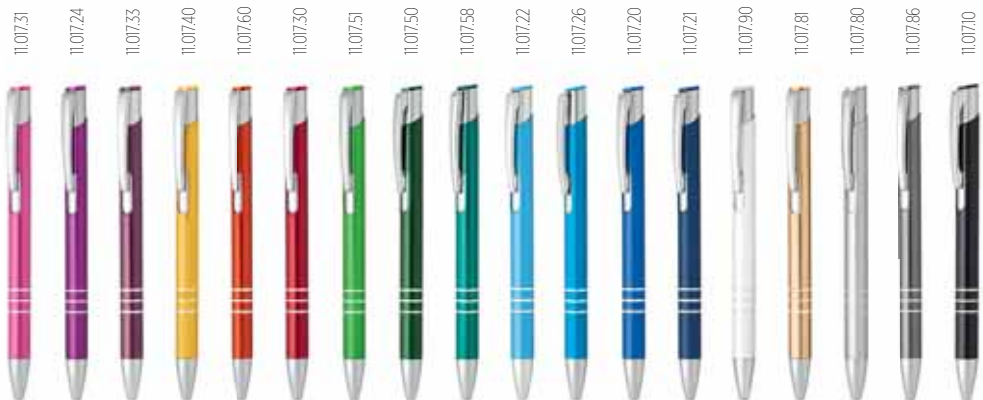

• OGGI COLLECTION •

11.071.31
11.071.24
11.071.33
11.071.40
11.071.60
11.071.30
11.071.51
11.071.50
11.071.58
11.071.22
11.071.26
11.071.20
11.071.21
11.071.90
11.071.81
11.071.80
11.071.86
11.071.0

OGGI 11.017

METAL BALL PEN

blue ink Size: Ø 1 x 13.8 cm Packing: 500/50/1
Print info: 4 x 0.5 cm Recommended print type: laser engraving,
10, 40, 90 - pad printing