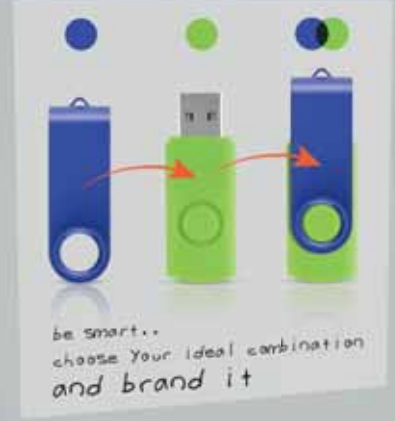

37.309.30 37.309.10 37.309.20 37.309.24 37.309.12 37.309.51 37.309.90 37.309.60

SMART WHITE
USB FLASH MEMORY

SMART WHITE 3.0
USB FLASH MEMORY

metal - plastic case **Size:** 5.8 x 1.9 x 1.1 cm **Print info:** 2.8 x 1.6 cm
Recommended print type: screen printing, pad printing