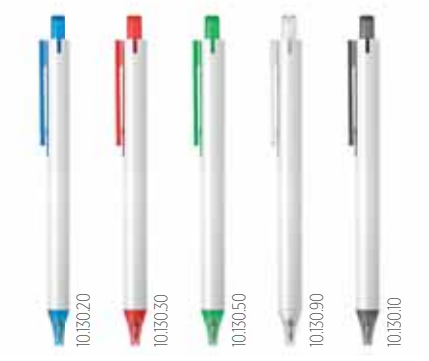

**BRAVE CLEAR 10.121**  
PREMEC PLASTIC BALL PEN

blue ink Size: 11 x 11 x 14.6 cm Packing: 1000/100  
Print info: 4 x 0.6 cm Recommended print type: pad printing, screen printing

**+** SWISS QUALITY

10.120.51  
10.120.30  
10.120.90  
10.120.20

**BRAVE 10.120**  
PREMEC PLASTIC BALL PEN

blue ink Size: 11 x 11 x 14.6 cm Packing: 1000/100  
Print info: 4 x 0.6 cm Recommended print type: pad printing, screen printing

New

New

**NORA 10.138**  
PLASTIC BALL PEN