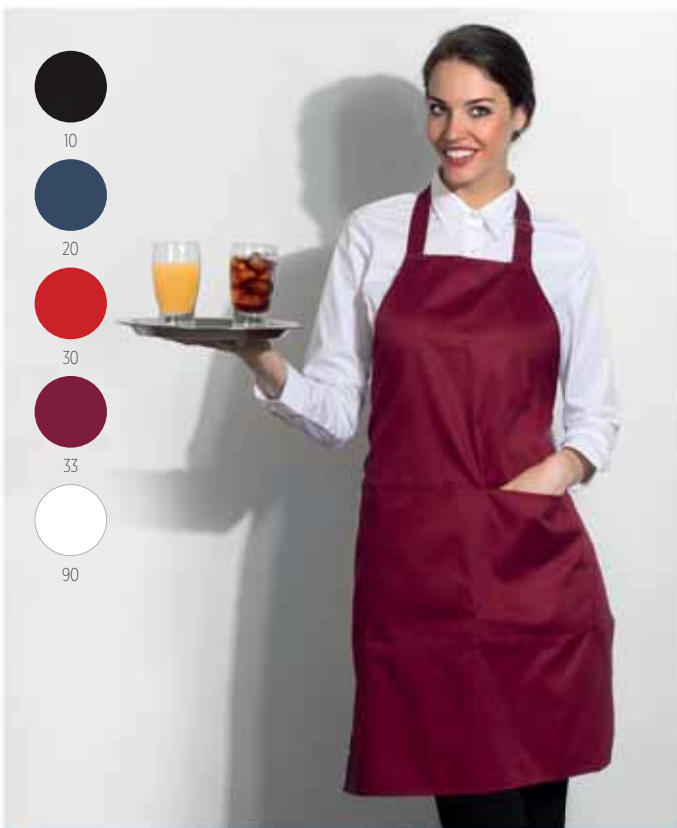

MARGARITA 57.013

TWILL CHEF APRON

two pockets on the front, belt around the waist and adjustable belt around the neck **Size:** one size fits all, 70 x 90 cm **Fabric:** twill, 190 g/m² **Composition:** 65% polyester, 35% cotton **Packing:** 50/10/1 **Recommended print type:** screen printing, transfer printing, embroidery, sublimation