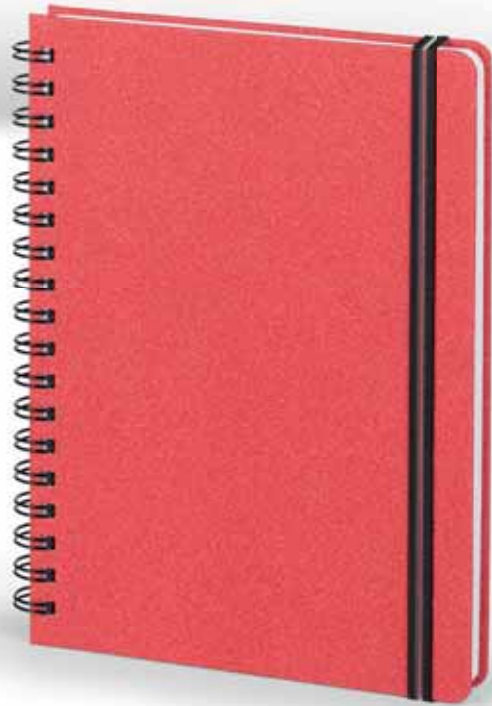

New color

60.037.30

60.037.23

60.037.20

60.037.50

60.037.71

60.037.12

60.037.51

60.037.10

HELSINKI 60.037

B5 AGENDA

book block printed on white offset paper 80 g/m², 240 lined pages **Cover material:** vinyl on paper **Size:** 171 x 23.9 cm **Packing:** 10/1 **Recommended print type:** screen printing, foil stamping, digital printing

60.919.70

60.919.40

60.919.50

60.919.30

60.919.23

60.919.12

MELBURN 60.919

B5 SPIRAL NOTEBOOK

with elastic band **Book block:** printed on white offset paper 80 g/m², 256 lined pages and rounded edges **Cover material:** thermo sensitive PU **Size:** 17.3 x 24.5 cm **Packing:** 10/1 **Recommended print type:** laser engraving, hot stamping, digital printing