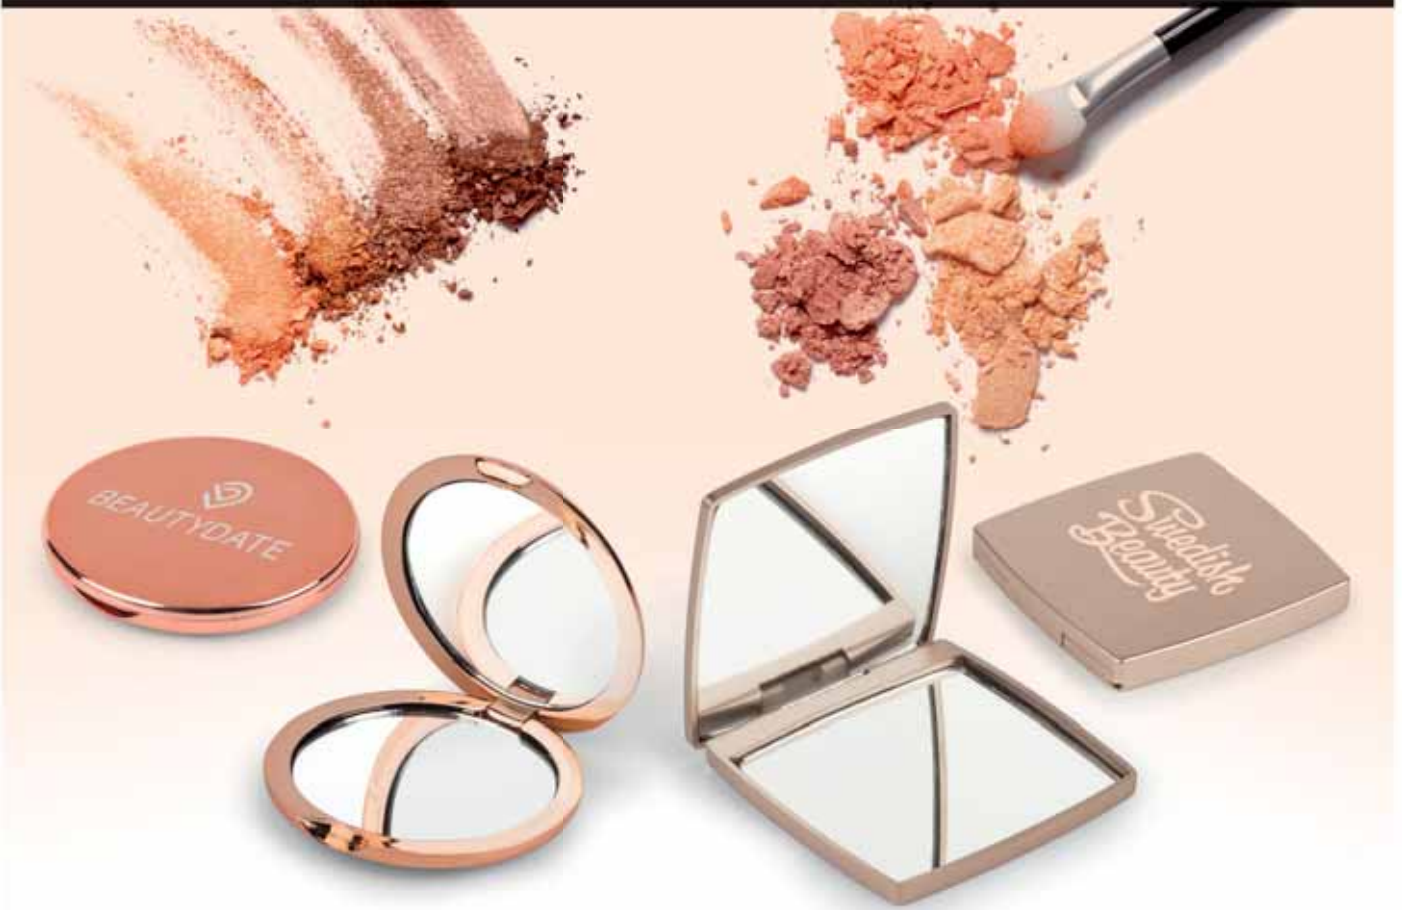

BLUSH 32.105
SHINY ROUND POCKET MIRROR

Size: Ø 6.7 x 1 cm Packing: 300/50/1 Print info: Ø 3.5 cm
Recommended print type: screen printing, pad printing

JOLIE 32.106
PLASTIC SQUARE MIRROR

Size: 6.8 x 6.8 x 0.8 cm Packing: 300/20/1 Print info: 4.5 x 4.5 cm
Recommended print type: screen printing, pad printing

VOGUE 32.096
METAL ROUND MAKE UP MIRROR IN A VELVET POUCH

Size: Ø 6.8 x 1.05 cm Packing: 300/50/1
Print info: Ø 3 cm Recommended print type: laser engraving, pad printing