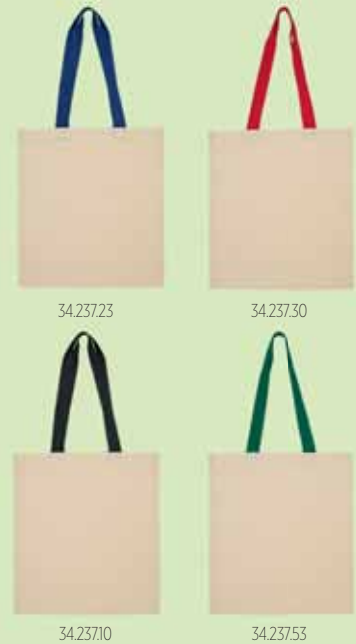

What is your favorite cotton bag?

34.237.23 34.237.30
34.237.10 34.237.53