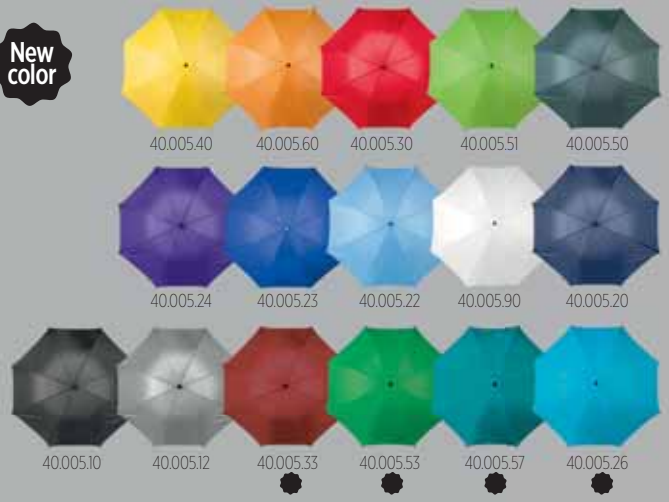

New color

CLASSIC 40.005

UMBRELLA WITH AUTOMATIC OPENING

8 panels, curved wooden handle, wooden shaft (Ø 14 mm), top and tips **Material:** polyester
Size: Ø 103 x 89.5 cm **Packing:** 25/1 **Print info:** 20 x 8 cm **Recommended print type:** screen printing, transfer printing