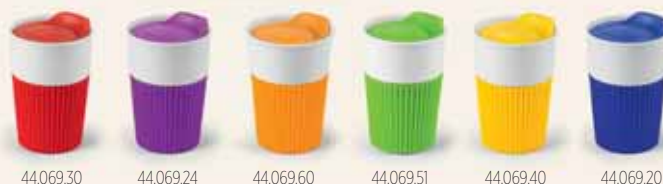

FRATELLO 44.069

PORCELAIN MUG

with silicon grip and plastic lid, 350 ml
Size: Ø 8.65 x 12.9 cm Packing: 36/12 Print info: 5 x 1.5 cm
Recommended print type: pad printing, transfer printing

44.069.30

44.069.24

44.069.60

44.069.51

44.069.40

44.069.20

JOLLY 44.066

PORCELAIN MUG

with silicon grip and lid, 350 ml Size: Ø 9 x 13.8 cm
Packing: 36/12 Print info: 4 x 2 cm
Recommended print type: pad printing, transfer printing

44.066.20

44.066.60