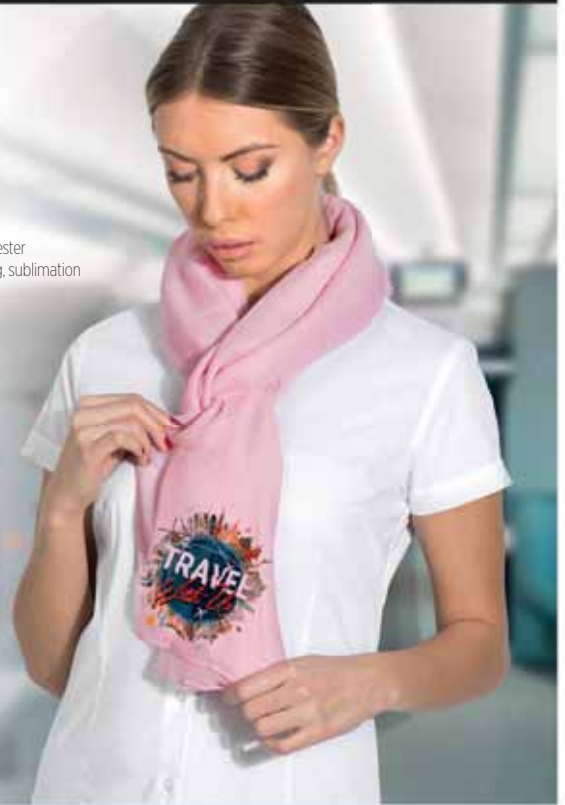

71

20

90

30

31

for sublimation

ALISA 34.163

LADIE`S SCARF

Size: 180 x 90 cm Composition: 100% polyester
Recommended print type: transfer printing, sublimation
Packing: 100/1

New

BRUNO MOSCHINI COLLEZIONE

LUXURIOUS NECKTIE SET

6 neckties in a gift box Necktie size: 160 x 75 cm
Composition: 100% microfiber Packing: 5/1

Bruno Moschini

BRUNO AZZURRO
55.042.20

BRUNO MARRONE
55.044.70

BRUNO ROSSO
55.043.30

BRUNO NERO
55.041.10

10

20

70

33

30

KENT 55.015

NECKTIE

Size: 160 x 7 cm Composition: 100% microfiber
Packing: 100/10/1 Recommended print type: transfer printing

COVERTO 59.025.10

PAPER NECKTIE GIFTBOX

Size: 30 x 13.2 cm
Packing: 200/20/1
Recommended print type: foil stamping